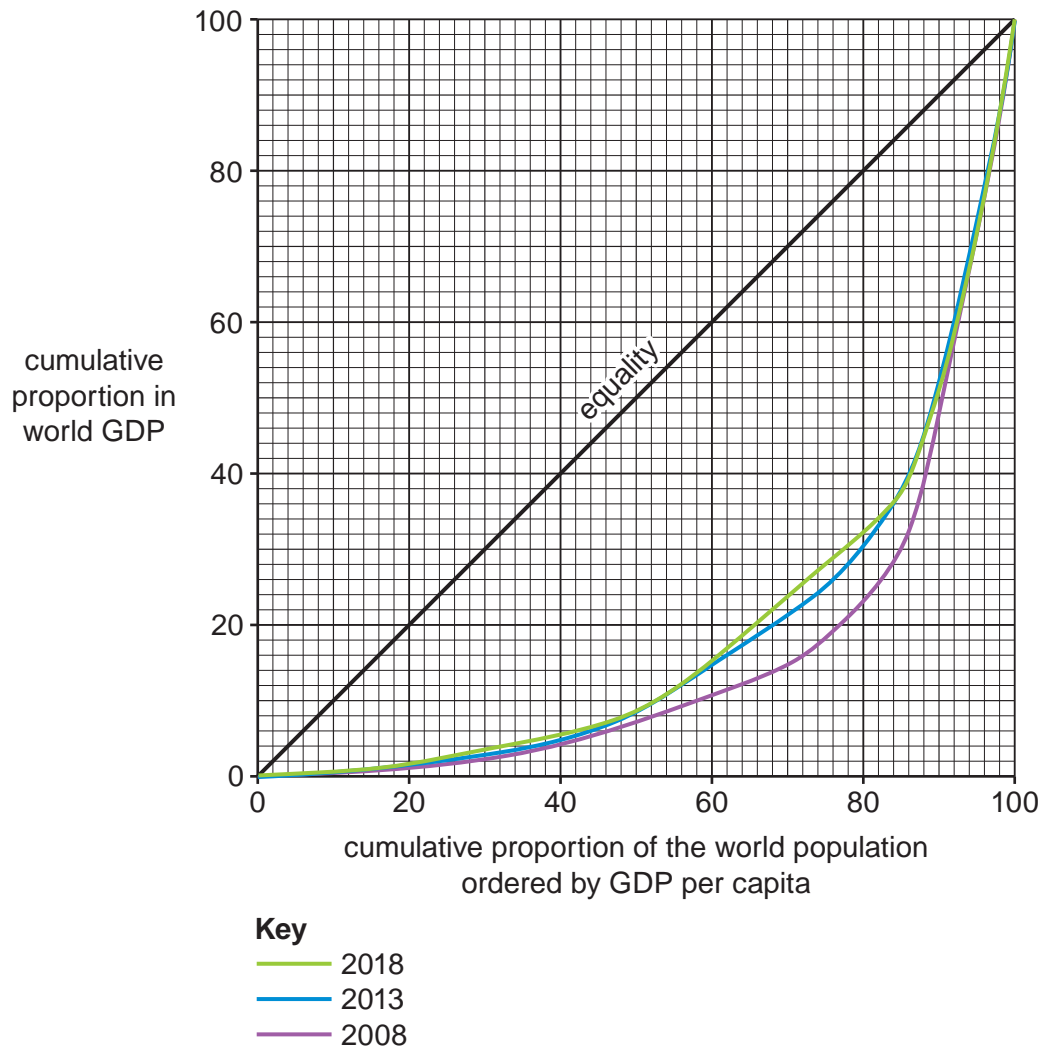

Fig. 10.1 for Question 10

Distribution of world GDP, 2008, 2013 and 2018