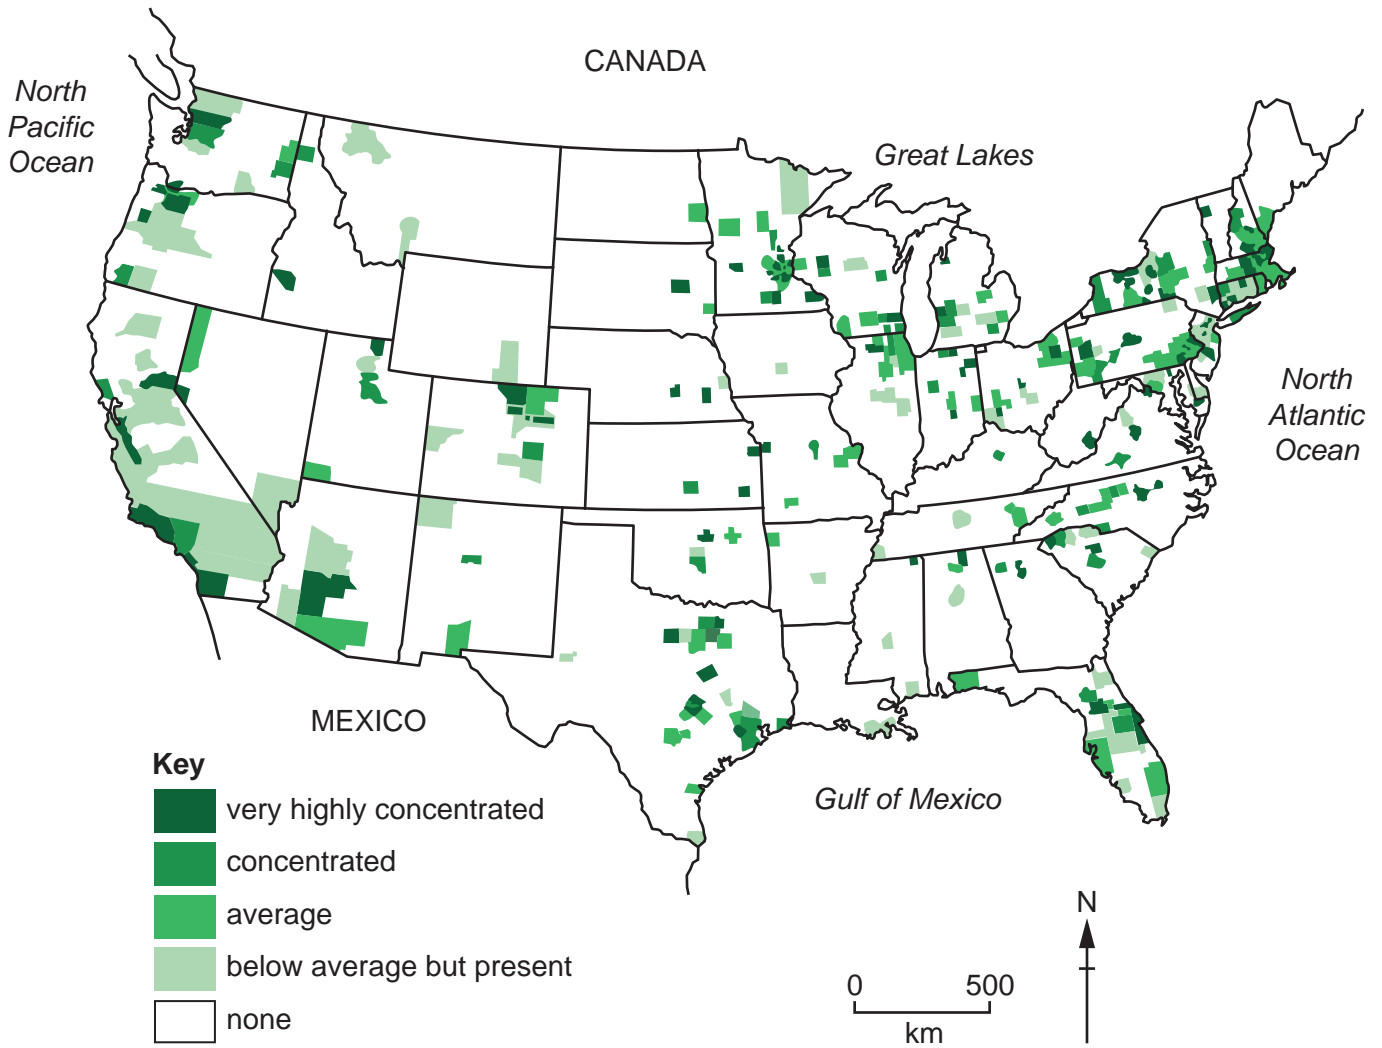

Fig. 1.2 for Question 1

Fig. 1.1 for Question 1

Concentration of computer and electronic product manufacturing industry in the USA, 2015